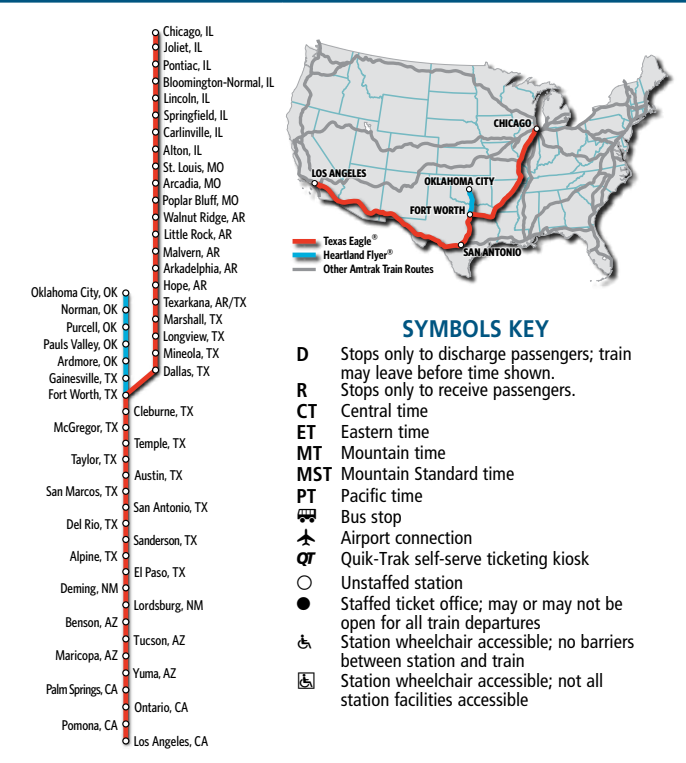

See page 2-3 for Route Map, Symbols Key, Thruway Bus Connections and Connecting Local Services. Visit Amtrak.com for our corresponding timetables for additional service on the Heartland Flyer.

SHADING KEY

Overnight train

Possible Texas Eagle Schedule Change

The *Texas Eagle* schedule is subject to change between Chicago and San Antonio. Visit Amtrak.com or call 1-800-USA-RAIL to confirm schedules for your anticipated travel date.

Service between Chicago and San Antonio

The *Texas Eagle* serves all stations between Chicago and San Antonio daily. Through service west of San Antonio operates tri-weekly, departing Chicago, Poplar Bluff and intermediate stations on Sundays, Tuesdays and Fridays. Eastbound trains departing Los Angeles on Sunday, Wednesday and Friday arrive stations San Antonio-Little Rock on Tuesday, Friday and Sunday, and stations Walnut Ridge-Chicago on Wednesday, Saturday and Monday.

TEXAS EAGLE®

Effective November 5, 2017

serving **CHICAGO - ST. LOUIS - LITTLE ROCK - DALLAS - FORT WORTH - SAN ANTONIO - LOS ANGELES** and intermediate stations

Amtrak.com
1-800-USA-RAIL

TEXAS EAGLE and HEARTLAND FLYER ROUTE MAP and SYMBOLS